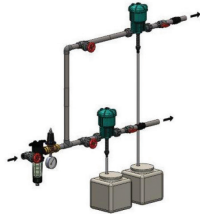

Contact us to find out how.

Basic Installation

inline installation

dual fixed inline installation

tank feed inline installation

bypass installation

General Specifications

Housing	Acetal
Average Dosing Accuracy	+/- 5% of Ratio
Repeatability	+/- 3% of Ratio
Fluid Maximum Temperature	100° F (38° C)
Fluid Minimum Temperature	34° F (1° C)
Maximum Vertical Suction of Concentrate	12 ft (3.6 m)
Seal Material Available*	Aflas Viton EPDM Kalrez

*Contact us for specific chemical information

Specifications

AquaBlend Model	Flow Rate	Injection Rate	Operating Pressure
1:128 Fixed	0.04 - 11 gpm 10 - 2500 l/hr	1:128 0.78%	5 - 90 psi 0.34 - 6.2 bar
1:00 Fixed	0.04 - 11 gpm 10 - 2500 l/hr	1:100 1%	5 - 90 psi 0.34 - 6.2 bar
0.2 - 2%	0.04 - 11 gpm 10 - 2500 l/hr	1:500 - 1:50 0.2 - 2%	5 - 90 psi 0.34 - 6.2 bar
0.8 - 5%	0.04 - 11 gpm 10 - 2500 l/hr	1:128 - 1:20 0.8 - 5%	5 - 90 psi 0.4 - 6.2 bar