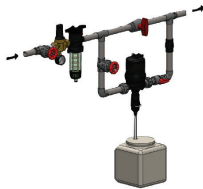

Contact us to find out how.

Basic Installation

inline installation

dual fixed inline installation

tank feed inline installation

bypass installation

General Specifications

Housing	Acetal
Average Dosing Accuracy	+/- 5% of Ratio
Repeatability	+/- 3% of Ratio
Fluid Maximum Temperature	100° F (38° C)
Fluid Minimum Temperature	34° F (1° C)
Maximum Vertical Suction of Concentrate	12 ft (3.6 m)
Seal Material Available*	Aflas Viton EPDM Kalrez

*Contact us for specific chemical information

Specifications

AquaBlend Model	Flow Rate	Injection Rate	Operating Pressure
1:128 Fixed	0.04 - 11 gpm 10 - 2500 l/hr	1:128 0.78%	5 - 90 psi 0.34 - 6.2 bar
1:00 Fixed	0.04 - 11 gpm 10 - 2500 l/hr	1:100 1%	5 - 90 psi 0.34 - 6.2 bar
0.2 - 2%	0.04 - 11 gpm 10 - 2500 l/hr	1:500 - 1:50 0.2 - 2%	5 - 90 psi 0.34 - 6.2 bar
0.8 - 5%	0.04 - 11 gpm 10 - 2500 l/hr	1:128 - 1:20 0.8 - 5%	5 - 90 psi 0.4 - 6.2 bar